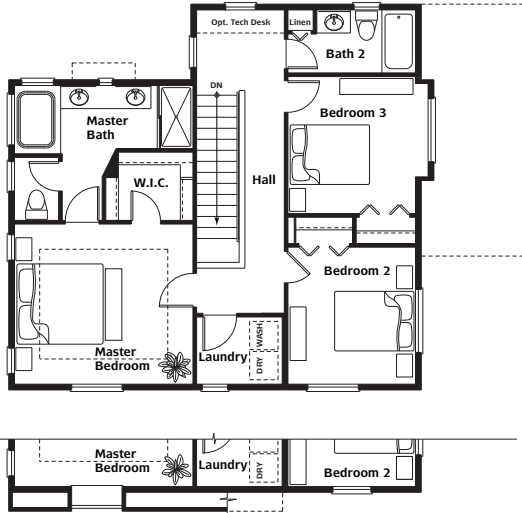

Snowberry (1189-0 B)
Cedar Shingles with Shutters

camwest.com

EASTSIDE EXCELLENCE

Located on the SE corner of 35th Ave SE and 180th St SE, near Mill Creek.

Artist's drawings and home plans are shown here for illustrative purposes only. Actual construction of home exteriors and floor plans may vary per homesite. All prospective buyers and selling agents must visit a site sales representative to verify home plans, details and specific homesite information.

©2008 CamWest Development, Inc.

CamWest Tambark LLC, an Independent Member of the CamWest Family of Companies

Snowberry (1189-0 A)
Upper Floor Plan

3 Bedroom / 2.5 Bath / 2 Car

Snowberry (1189-0 A)
Main Floor Plan