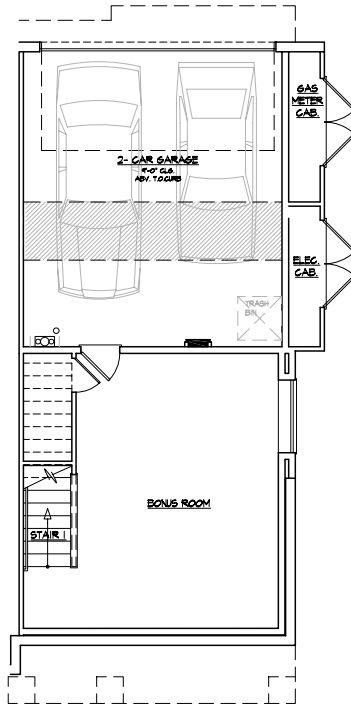

ross road TOWNHOMES

Woodin
2 Bedroom / 2 Bath / Bonus / 2 Car
(3 Bedroom / 3 Bath Option)

Optional Bedroom 3 and Bath 3 (Lower Floor)

Optional Bedroom 3 (Lower Floor)

Woodin
Lower Floor Plan

Woodin
Main Floor Plan

Woodin
Upper Floor Plan

camwest.com

EASTSIDE EXCELLENCE

Ross Road Townhomes are located off of NE 185th St on Ross Road in downtown Bothell.

Artist's drawings and home plans are shown here for illustrative purposes only. Actual construction of home exteriors and floor plans may vary per homesite. All prospective buyers and selling agents must visit a site sales representative to verify home plans, details and specific homesite information.