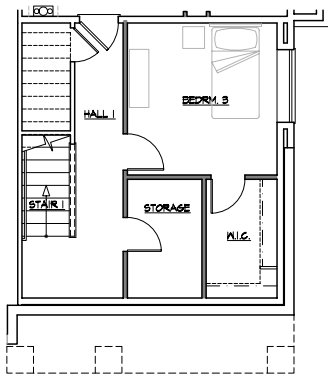

ross road TOWNHOMES

Woodin
2 Bedroom / 2 Bath / Bonus / 2 Car
(3 Bedroom / 3 Bath Option)

Optional Bedroom 3 and Bath 3 (Lower Floor)

Optional Bedroom 3 (Lower Floor)

Woodin
Lower Floor Plan

Woodin
Main Floor Plan

Woodin
Upper Floor Plan

camwest.com

EASTSIDE EXCELLENCE

Ross Road Townhomes are located off of NE 185th St on Ross Road in downtown Bothell.

Artist's drawings and home plans are shown here for illustrative purposes only. Actual construction of home exteriors and floor plans may vary per homesite. All prospective buyers and selling agents must visit a site sales representative to verify home plans, details and specific homesite information.