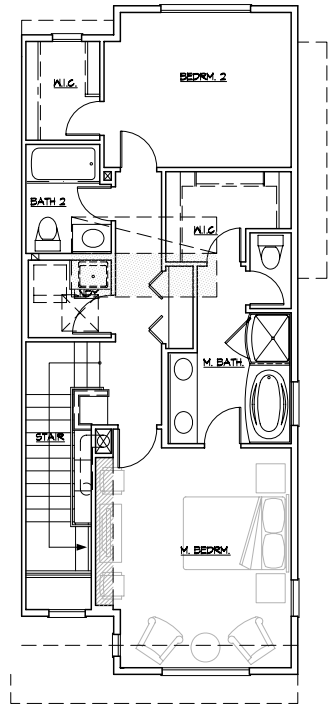

ross road TOWNHOMES

Woodin
2 Bedroom / 2 Bath / Bonus / 2 Car
(3 Bedroom / 3 Bath Option)

Optional Bedroom 3 and Bath 3 (Lower Floor)

Optional Bedroom 3 (Lower Floor)

Woodin
Lower Floor Plan

Woodin
Main Floor Plan

Woodin
Upper Floor Plan

camwest.com

EASTSIDE EXCELLENCE

Ross Road Townhomes are located off of NE 185th St on Ross Road in downtown Bothell.

Artist's drawings and home plans are shown here for illustrative purposes only. Actual construction of home exteriors and floor plans may vary per homesite. All prospective buyers and selling agents must visit a site sales representative to verify home plans, details and specific homesite information.