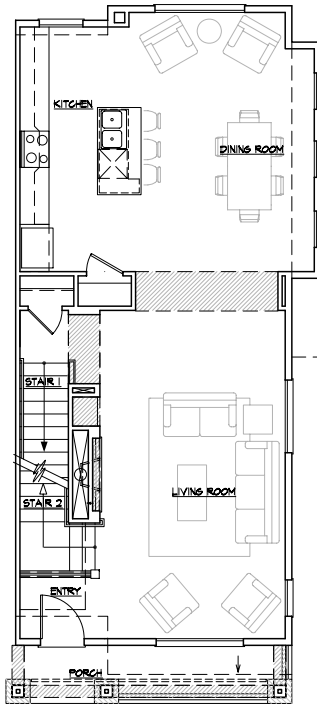

ross road TOWNHOMES

Woodin
2 Bedroom / 2 Bath / Bonus / 2 Car
(3 Bedroom / 3 Bath Option)

Optional Bedroom 3 and Bath 3 (Lower Floor)

Optional Bedroom 3 (Lower Floor)

Woodin
Lower Floor Plan

Woodin
Main Floor Plan

Woodin
Upper Floor Plan

camwest.com

EASTSIDE EXCELLENCE

Ross Road Townhomes are located off of NE 185th St on Ross Road in downtown Bothell.

Artist's drawings and home plans are shown here for illustrative purposes only. Actual construction of home exteriors and floor plans may vary per homesite. All prospective buyers and selling agents must visit a site sales representative to verify home plans, details and specific homesite information.