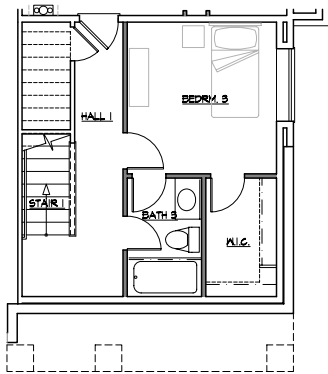

ross road TOWNHOMES

Woodin
2 Bedroom / 2 Bath / Bonus / 2 Car
(3 Bedroom / 3 Bath Option)

Optional Bedroom 3 and Bath 3 (Lower Floor)

Optional Bedroom 3 (Lower Floor)

Woodin
Lower Floor Plan

Woodin
Main Floor Plan

Woodin
Upper Floor Plan

camwest.com

EASTSIDE EXCELLENCE

Ross Road Townhomes are located off of NE 185th St on Ross Road in downtown Bothell.

Artist's drawings and home plans are shown here for illustrative purposes only. Actual construction of home exteriors and floor plans may vary per homesite. All prospective buyers and selling agents must visit a site sales representative to verify home plans, details and specific homesite information.