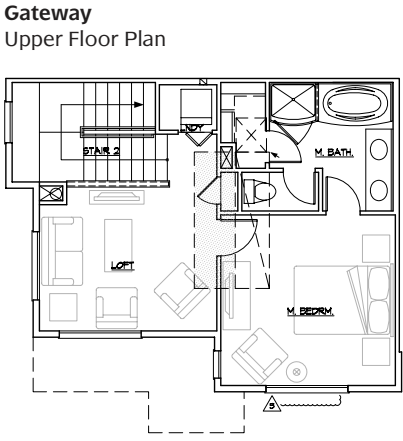

# ross road TOWNHOMES

**Gateway**  
2 Bedroom / 2.5 Bath / Loft / 2 Car (Tandem)

camwest.com

**EASTSIDE EXCELLENCE**

Ross Road Townhomes are located off of NE 185th St on Ross Road in downtown Bothell.

Artist's drawings and home plans are shown here for illustrative purposes only. Actual construction of home exteriors and floor plans may vary per homesite. All prospective buyers and selling agents must visit a site sales representative to verify home plans, details and specific homesite information.