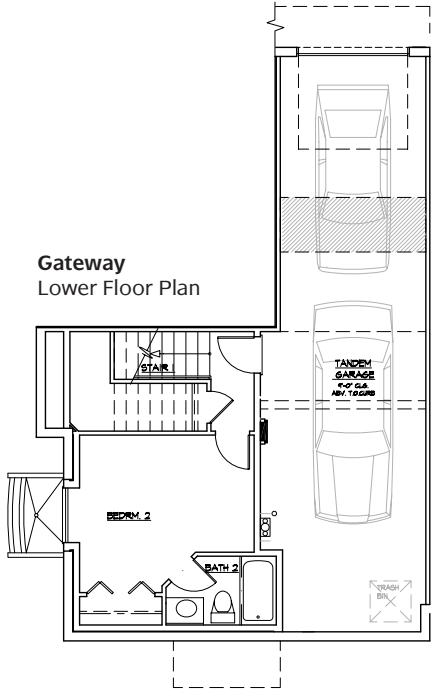

# ross road TOWNHOMES

**Gateway**  
2 Bedroom / 2.5 Bath / Loft / 2 Car (Tandem)

camwest.com

**EASTSIDE EXCELLENCE**

Ross Road Townhomes are located off of NE 185th St on Ross Road in downtown Bothell.

Artist's drawings and home plans are shown here for illustrative purposes only. Actual construction of home exteriors and floor plans may vary per homesite. All prospective buyers and selling agents must visit a site sales representative to verify home plans, details and specific homesite information.