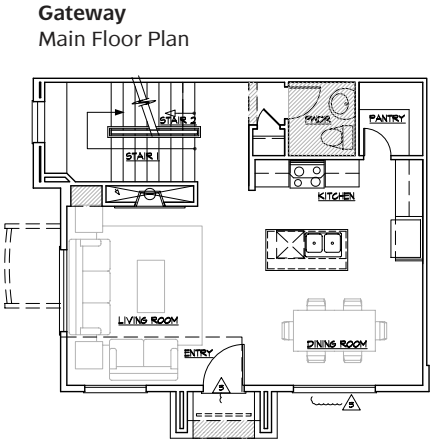

# ross road TOWNHOMES

**Gateway**  
2 Bedroom / 2.5 Bath / Loft / 2 Car (Tandem)

camwest.com

**EASTSIDE EXCELLENCE**

Ross Road Townhomes are located off of NE 185th St on Ross Road in downtown Bothell.

Artist's drawings and home plans are shown here for illustrative purposes only. Actual construction of home exteriors and floor plans may vary per homesite. All prospective buyers and selling agents must visit a site sales representative to verify home plans, details and specific homesite information.