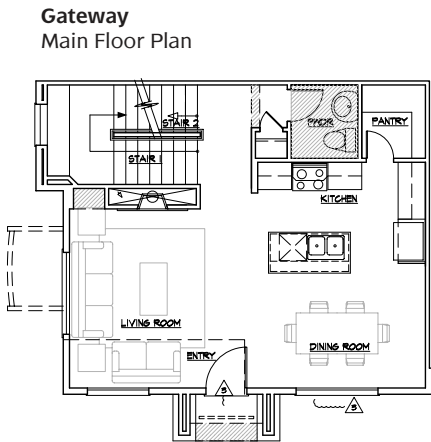

THE BROWNSTONES
 IN DOWNTOWN BOTHELL

Gateway
 2 Bedroom / 2.5 Bath / Loft / 2 Car (Tandem)

camwest.com

EASTSIDE EXCELLENCE

The Brownstones in Downtown Bothell are located off NE 185th St on Ross Rd.

Artist's drawings and home plans are shown here for illustrative purposes only. Actual construction of home exteriors and floor plans may vary per homesite. All prospective buyers and selling agents must visit a site sales representative to verify home plans, details and specific homesite information.