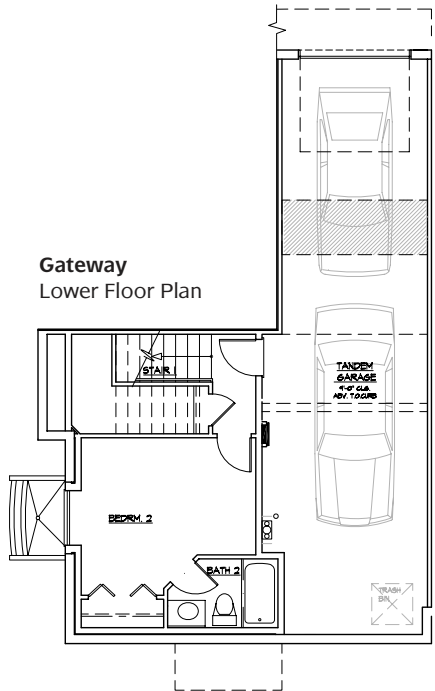

THE BROWNSTONES
 IN DOWNTOWN BOTHELL

Gateway
 2 Bedroom / 2.5 Bath / Loft / 2 Car (Tandem)

camwest.com

EASTSIDE EXCELLENCE

The Brownstones in Downtown Bothell are located off NE 185th St on Ross Rd.

Artist's drawings and home plans are shown here for illustrative purposes only. Actual construction of home exteriors and floor plans may vary per homesite. All prospective buyers and selling agents must visit a site sales representative to verify home plans, details and specific homesite information.