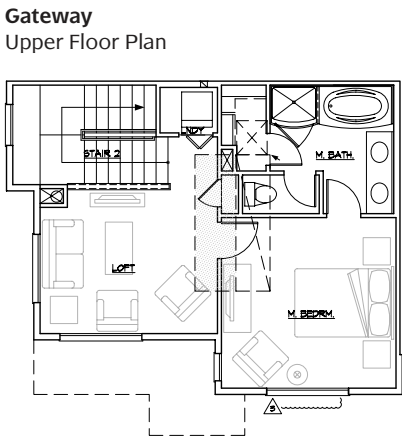

THE BROWNSTONES
 IN DOWNTOWN BOTHELL

Gateway
 2 Bedroom / 2.5 Bath / Loft / 2 Car (Tandem)

camwest.com

EASTSIDE EXCELLENCE

The Brownstones in Downtown Bothell are located off NE 185th St on Ross Rd.

Artist's drawings and home plans are shown here for illustrative purposes only. Actual construction of home exteriors and floor plans may vary per homesite. All prospective buyers and selling agents must visit a site sales representative to verify home plans, details and specific homesite information.