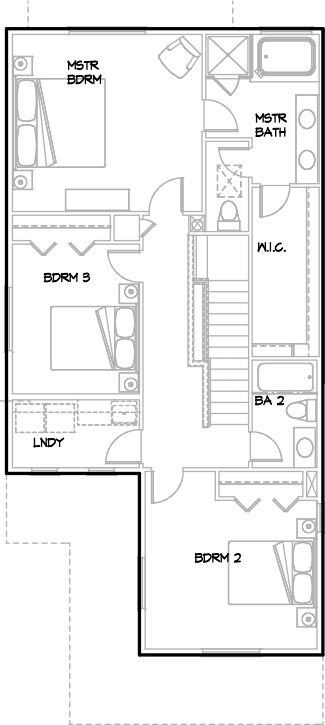

Marymoor
 3 Bedroom / 2.5 Bath / Bonus / 2 Car

Marymoor
 Basement Floor Plan

Marymoor
 Main Floor Plan

Marymoor
 Upper Floor Plan

camwest.com

EASTSIDE EXCELLENCE

The Brownstones in Downtown Bothell are located off NE 185th St on Ross Rd.