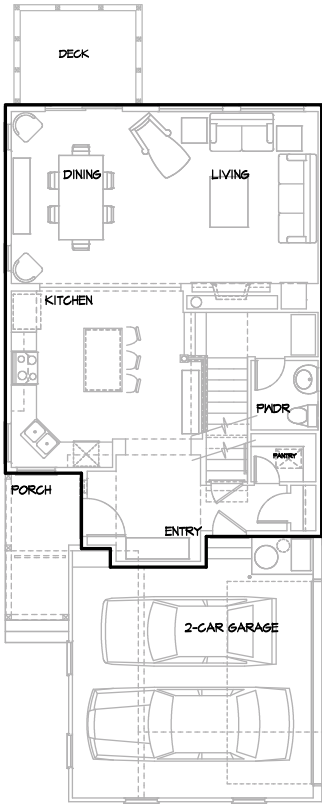

Marymoor
 3 Bedroom / 2.5 Bath / Bonus / 2 Car

Marymoor
 Basement Floor Plan

Marymoor
 Main Floor Plan

Marymoor
 Upper Floor Plan

camwest.com

EASTSIDE EXCELLENCE

The Brownstones in Downtown Bothell are located off NE 185th St on Ross Rd.