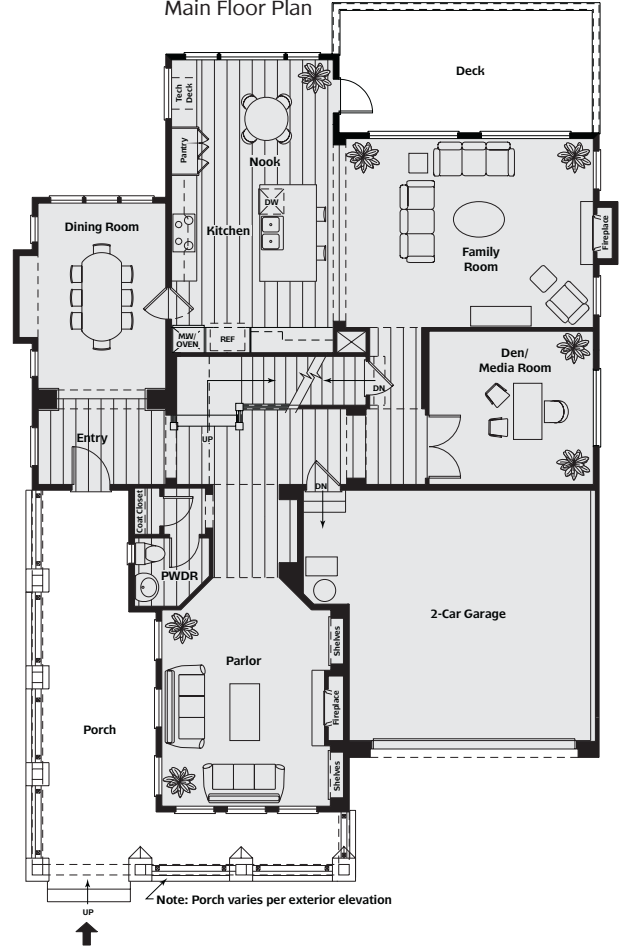

Sierra w/Basement (1255-1 A)
Cedar Shingles with Board/Batten and Brick

Sierra w/Basement (1255-1 B)
Board/Batten with Stone

camwest.com

Located on Bellevue Wy NE and NE 28th Pl.

Artist's drawings and home plans are shown here for illustrative purposes only. Actual construction of home exteriors and floor plans may vary per homesite. All prospective buyers and selling agents must visit a site sales representative to verify home plans, details and specific homesite information.

©2008 CamWest Development, Inc.
CamWest Spring Creek LLC, an independent Member of the CamWest Family of Companies

SPRING CREEK

**PRELIMINARY HOME PLAN
- SUBJECT TO CHANGE**

**Sierra w/Basement (1255-1)
Upper Floor Plan**

5 Bedroom / 3.5 Bath / Den / Bonus Up / Bonus Down / 2 Car

**Sierra w/Basement (1255-1)
Main Floor Plan**

**Sierra w/Basement (1255-1)
Basement Floor Plan**

camwest.com

Located on Bellevue Wy NE and NE 28th Pl.