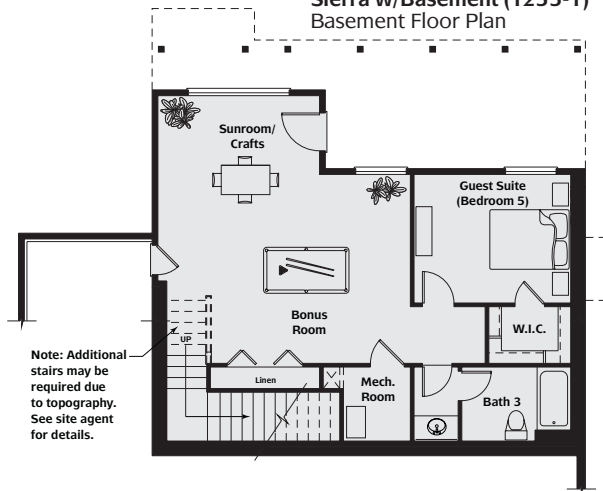

Sierra w/Basement (1255-1 A)
Cedar Shingles with Board/Batten and Brick

Sierra w/Basement (1255-1 B)
Board/Batten with Stone

camwest.com

Located on Bellevue Wy NE and NE 28th Pl.

Artist's drawings and home plans are shown here for illustrative purposes only. Actual construction of home exteriors and floor plans may vary per homesite. All prospective buyers and selling agents must visit a site sales representative to verify home plans, details and specific homesite information.

©2008 CamWest Development, Inc.
CamWest Spring Creek LLC, an independent Member of the CamWest Family of Companies

SPRING CREEK

**PRELIMINARY HOME PLAN
- SUBJECT TO CHANGE**

**Sierra w/Basement (1255-1)
Upper Floor Plan**

5 Bedroom / 3.5 Bath / Den / Bonus Up / Bonus Down / 2 Car

**Sierra w/Basement (1255-1)
Main Floor Plan**

**Sierra w/Basement (1255-1)
Basement Floor Plan**

camwest.com

Located on Bellevue Wy NE and NE 28th Pl.