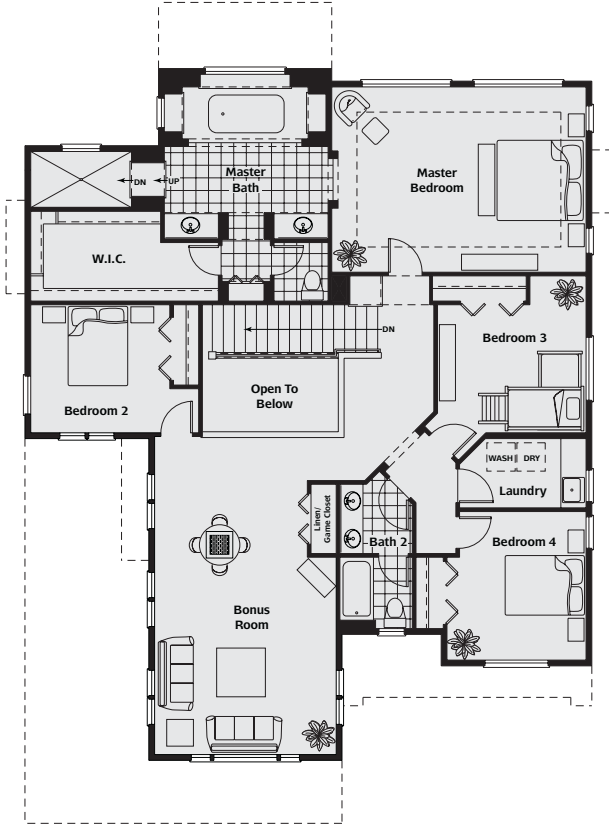

Sierra w/Basement (1255-1 A)
Cedar Shingles with Board/Batten and Brick

Sierra w/Basement (1255-1 B)
Board/Batten with Stone

camwest.com

Located on Bellevue Wy NE and NE 28th Pl.

Artist's drawings and home plans are shown here for illustrative purposes only. Actual construction of home exteriors and floor plans may vary per homesite. All prospective buyers and selling agents must visit a site sales representative to verify home plans, details and specific homesite information.

©2008 CamWest Development, Inc.
CamWest Spring Creek LLC, an independent Member of the CamWest Family of Companies

SPRING CREEK

**PRELIMINARY HOME PLAN
- SUBJECT TO CHANGE**

**Sierra w/Basement (1255-1)
Upper Floor Plan**

5 Bedroom / 3.5 Bath / Den / Bonus Up / Bonus Down / 2 Car

**Sierra w/Basement (1255-1)
Main Floor Plan**

**Sierra w/Basement (1255-1)
Basement Floor Plan**

camwest.com

Located on Bellevue Wy NE and NE 28th Pl.