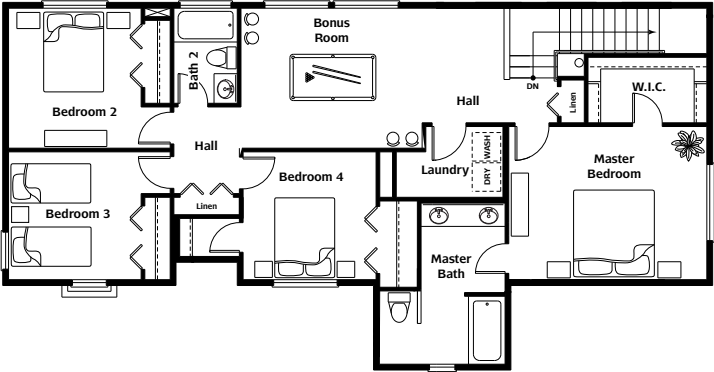

**Fern (1186-0 B)**  
Shingles with Lap Siding

camwest.com

EASTSIDE EXCELLENCE

Located on the SE corner of 35th Ave SE and 180th St SE, near Mill Creek.

Artist's drawings and home plans are shown here for illustrative purposes only. Actual construction of home exteriors and floor plans may vary per homesite. All prospective buyers and selling agents must visit a site sales representative to verify home plans, details and specific homesite information.

4 Bedroom / 2.5 Bath / Bonus / 2 Car  
(5 Bedroom and 3 Bath Option)

**Fern (1186-0)**  
Upper Floor Plan

**Optional Bedroom 5 and Bath 3**  
Main Floor Plan

**Fern (1186-0)**  
Main Floor Plan

camwest.com