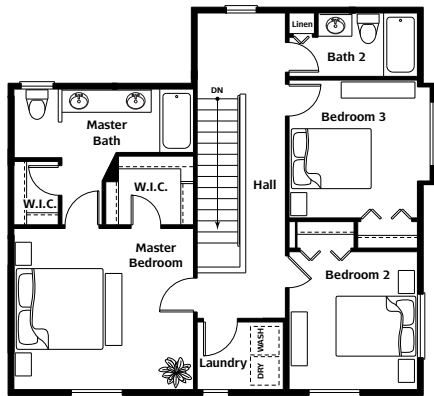

Snowberry (1189-0) Upper Floor Plan

Note: Windows & walls vary per exterior elevation. See site agent for details.