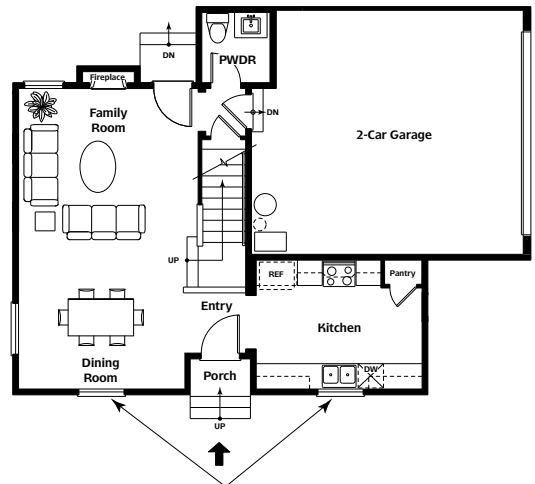

Snowberry (1189-0) Main Floor Plan

Note: Windows & walls vary per exterior elevation. See site agent for details.

camwest.com

EASTSIDE EXCELLENCE

Located on the SE corner of 35th Ave SE and 180th St SE, near Mill Creek.

Artist's drawings and home plans are shown here for illustrative purposes only. Actual construction of home exteriors and floor plans may vary per homesite. All prospective buyers and selling agents must visit a site sales representative to verify home plans, details and specific homesite information.