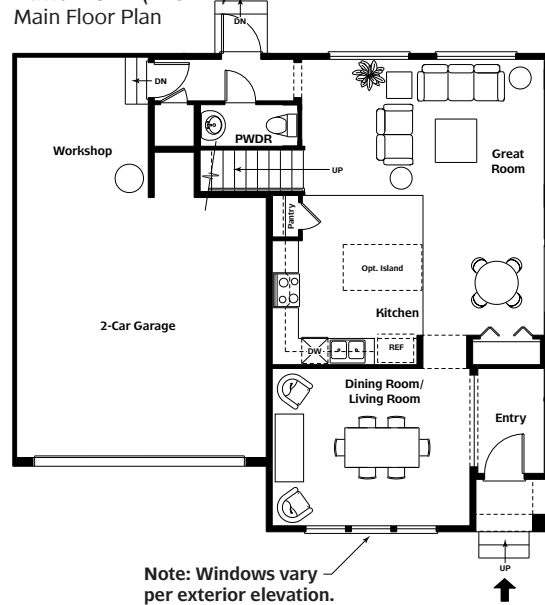

©2009 CamWest Development, Inc.

Pacific Series
3 Bedroom / 2.5 Bath / 2 Car

Duwamish II (1291-1)
Upper Floor Plan

Duwamish II (1291-1)
Main Floor Plan

Located just east of Auburn Wy N at 30th St NE in north Auburn