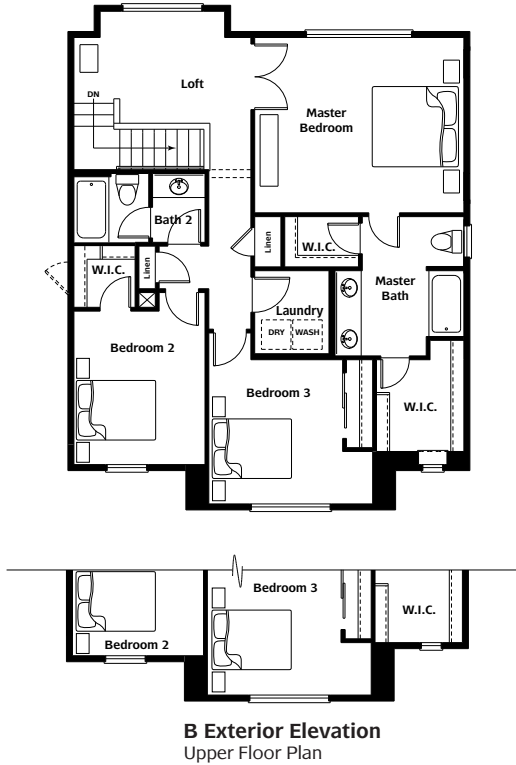

Duwamish II (1291-1 B)
Board/Batten and Lap Siding

camwest.com

Located just east of Auburn Wy N at 30th St NE in north Auburn

Artist's drawings and home plans are shown here for illustrative purposes only. Actual construction of home exteriors and floor plans may vary per homesite. All prospective buyers and selling agents must visit a site sales representative to verify home plans, details and specific homesite information.

©2009 CamWest Development, Inc.

Pacific Series
3 Bedroom / 2.5 Bath / 2 Car

Duwamish II (1291-1)
Upper Floor Plan

Duwamish II (1291-1)
Main Floor Plan

Located just east of Auburn Wy N at 30th St NE in north Auburn