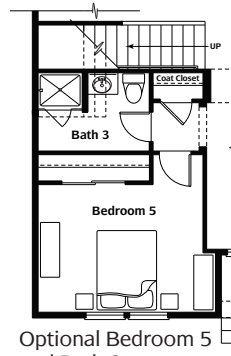

Pacific Series

3 Bedroom / 2.5 Bath / Bonus / 2 Car
(5 Bedroom and 3 Bath Option)

Skagit II (1202-0 A)
Lap Siding with Dormers and Square Column

Skagit II (1202-0 C)
Board/Batten and Shingles with Dual Columns

Skagit II (1202-0)
Upper Floor Plan

Note: Windows and walls vary per exterior elevation. See site agent for details.

Optional Bedroom 4
Upper Floor Plan

Optional Den
Main Floor Plan

Pacific Series

3 Bedroom / 2.5 Bath / Bonus / 2 Car
(5 Bedroom and 3 Bath Option)

Skagit II (1202-0)
Main Floor Plan

Note: Porch varies per exterior elevation. See site agent for details.

Optional Bedroom 5 and Bath 3
Main Floor Plan

camwest.com

Located just east of Auburn Wy N at 30th St NE in north Auburn