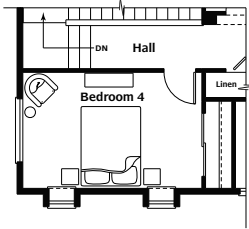

Pacific Series

3 Bedroom / 2.5 Bath / Bonus / 2 Car
(5 Bedroom and 3 Bath Option)

Skagit II (1202-0 A)
Lap Siding with Dormers and Square Column

Skagit II (1202-0 C)
Board/Batten and Shingles with Dual Columns

Skagit II (1202-0)
Upper Floor Plan

Note: Windows and walls vary per exterior elevation. See site agent for details.

Optional Bedroom 4
Upper Floor Plan

Optional Den
Main Floor Plan

Pacific Series

3 Bedroom / 2.5 Bath / Bonus / 2 Car
(5 Bedroom and 3 Bath Option)

Skagit II (1202-0)
Main Floor Plan

Note: Porch varies per exterior elevation. See site agent for details.

Optional Bedroom 5 and Bath 3
Main Floor Plan

camwest.com

Located just east of Auburn Wy N at 30th St NE in north Auburn