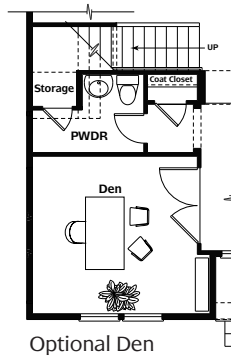

Skagit II (1202-0)
Upper Floor Plan

Note: Windows and walls vary per exterior elevation. See site agent for details.

Optional Bedroom 4
Upper Floor Plan

Optional Den
Main Floor Plan

Pacific Series

3 Bedroom / 2.5 Bath / Bonus / 2 Car
(5 Bedroom and 3 Bath Option)