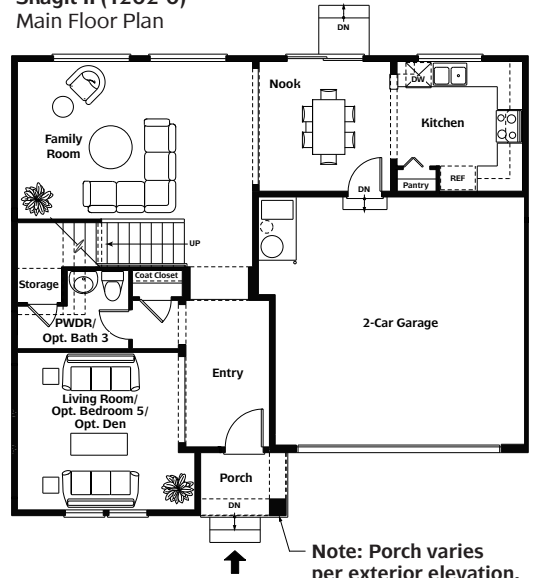

Pacific Series

3 Bedroom / 2.5 Bath / Bonus / 2 Car
(5 Bedroom and 3 Bath Option)

Skagit II (1202-0 A)
Lap Siding with Dormers and Square Column

Skagit II (1202-0 C)
Board/Batten and Shingles with Dual Columns

Skagit II (1202-0)
Upper Floor Plan

Note: Windows and walls vary per exterior elevation. See site agent for details.

Optional Bedroom 4
Upper Floor Plan

Optional Den
Main Floor Plan

Pacific Series

3 Bedroom / 2.5 Bath / Bonus / 2 Car
(5 Bedroom and 3 Bath Option)

Skagit II (1202-0)
Main Floor Plan

Note: Porch varies per exterior elevation. See site agent for details.

Optional Bedroom 5 and Bath 3
Main Floor Plan

camwest.com

Located just east of Auburn Wy N at 30th St NE in north Auburn