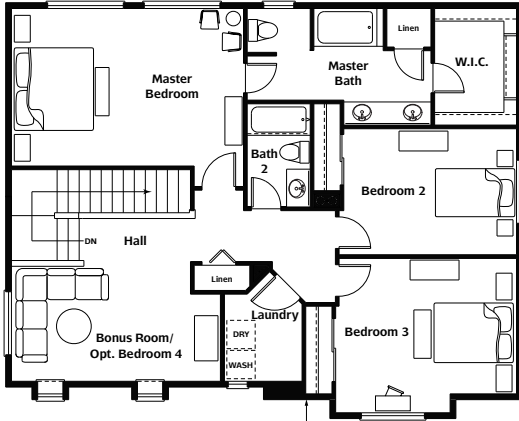

Pacific Series

3 Bedroom / 2.5 Bath / Bonus / 2 Car
(5 Bedroom and 3 Bath Option)

Skagit II (1202-0 A)
Lap Siding with Dormers and Square Column

Skagit II (1202-0 C)
Board/Batten and Shingles with Dual Columns

Skagit II (1202-0 B)
Shingles with Round Column

camwest.com

Located just east of Auburn Wy N at 30th St NE in north Auburn

Artist's drawings and home plans are shown here for illustrative purposes only. Actual construction of home exteriors and floor plans may vary per homesite. All prospective buyers and selling agents must visit a site sales representative to verify home plans, details and specific homesite information.

Skagit II (1202-0)
Upper Floor Plan

Note: Windows and walls vary per exterior elevation. See site agent for details.

Optional Bedroom 4
Upper Floor Plan

Optional Den
Main Floor Plan

Pacific Series

3 Bedroom / 2.5 Bath / Bonus / 2 Car
(5 Bedroom and 3 Bath Option)

Skagit II (1202-0)
Main Floor Plan

Note: Porch varies per exterior elevation. See site agent for details.

Optional Bedroom 5 and Bath 3
Main Floor Plan

camwest.com

Located just east of Auburn Wy N at 30th St NE in north Auburn