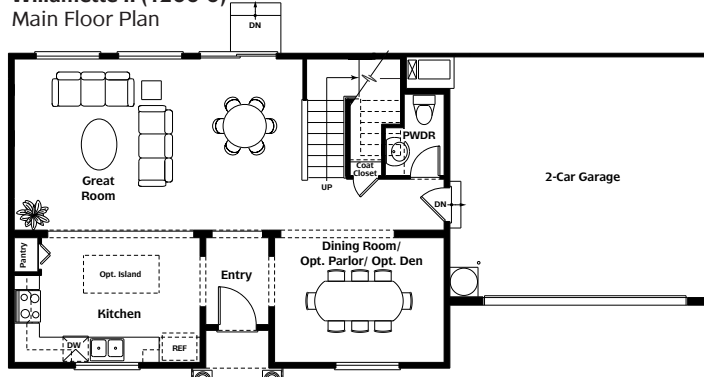

**Willamette II (1200-0 B)**  
Lap Siding with Gable Roof

[camwest.com](http://camwest.com)

Located just east of Auburn Wy N at 30th St NE in north Auburn

Artist's drawings and home plans are shown here for illustrative purposes only. Actual construction of home exteriors and floor plans may vary per homesite. All prospective buyers and selling agents must visit a site sales representative to verify home plans, details and specific homesite information.

## Pacific Series

3 Bedroom / 2.5 Bath / Bonus / 2 Car

**Willamette II (1200-0)**  
Upper Floor Plan

**Willamette II (1200-0)**  
Main Floor Plan

Note: Porch varies per exterior elevation. See site agent for details.