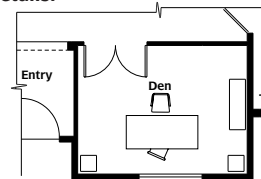

## Pacific Series

3 Bedroom / 2.5 Bath / Bonus / 2 Car

**Willamette II (1200-0)**  
Upper Floor Plan

**Willamette II (1200-0)**  
Main Floor Plan

Note: Porch varies per exterior elevation. See site agent for details.

Optional Kitchen and Parlor  
Main Floor Plan

Note: Porch varies per exterior elevation. See site agent for details.

Optional Den  
Main Floor Plan

camwest.com

Located just east of Auburn Wy N at 30th St NE in north Auburn