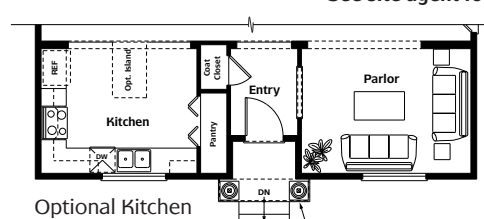

Pacific Series

3 Bedroom / 2.5 Bath / Bonus / 2 Car

Willamette II (1200-0)
Upper Floor Plan

Willamette II (1200-0)
Main Floor Plan

Note: Porch varies per exterior elevation. See site agent for details.

Optional Kitchen and Parlor
Main Floor Plan

Optional Den
Main Floor Plan

Note: Porch varies per exterior elevation. See site agent for details.

Located just east of Auburn Wy N at 30th St NE in north Auburn

Artist's drawings and home plans are shown here for illustrative purposes only. Actual construction of home exteriors and floor plans may vary per homesite. All prospective buyers and selling agents must visit a site sales representative to verify home plans, details and specific homesite information.