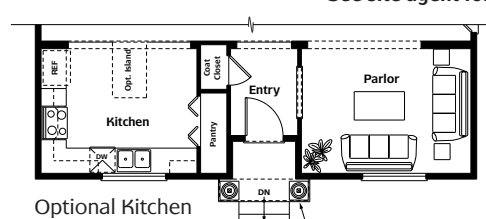

## Pacific Series

3 Bedroom / 2.5 Bath / Bonus / 2 Car

**Willamette II (1200-0)**  
Upper Floor Plan

**Willamette II (1200-0)**  
Main Floor Plan

Note: Porch varies per exterior elevation. See site agent for details.

Optional Kitchen and Parlor  
Main Floor Plan

Note: Porch varies per exterior elevation. See site agent for details.

Optional Den  
Main Floor Plan

camwest.com

Located just east of Auburn Wy N at 30th St NE in north Auburn