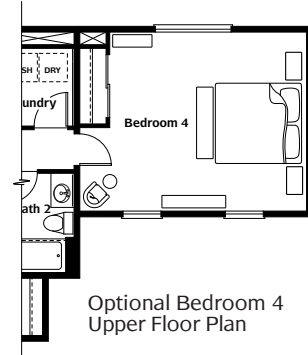

Pacific Series

3 Bedroom / 2.5 Bath / Bonus / 2 Car

Willamette II (1200-0)
Upper Floor Plan

Willamette II (1200-0)
Main Floor Plan

Note: Porch varies per exterior elevation. See site agent for details.

Optional Kitchen and Parlor
Main Floor Plan