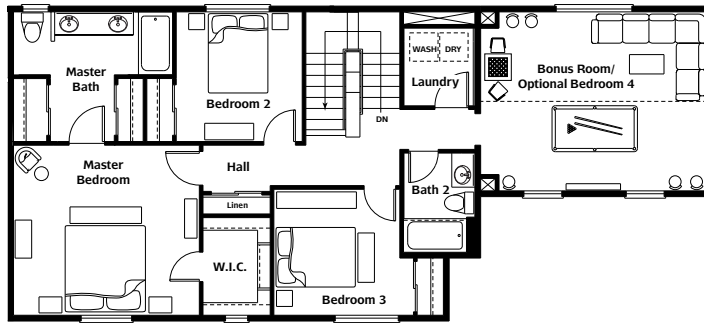

## Pacific Series

3 Bedroom / 2.5 Bath / Bonus / 2 Car

**Willamette II (1200-0 A)**  
Lap Siding with Gable Entry

**Willamette II (1200-0 C)**  
Lap Siding with Dutch Colonial Roof

**Willamette II (1200-0 B)**  
Lap Siding with Gable Roof

[camwest.com](http://camwest.com)

Located just east of Auburn Wy N at 30th St NE in north Auburn

Artist's drawings and home plans are shown here for illustrative purposes only. Actual construction of home exteriors and floor plans may vary per homesite. All prospective buyers and selling agents must visit a site sales representative to verify home plans, details and specific homesite information.

## Pacific Series

3 Bedroom / 2.5 Bath / Bonus / 2 Car

**Willamette II (1200-0)**  
Upper Floor Plan

**Willamette II (1200-0)**  
Main Floor Plan

Note: Porch varies per exterior elevation. See site agent for details.