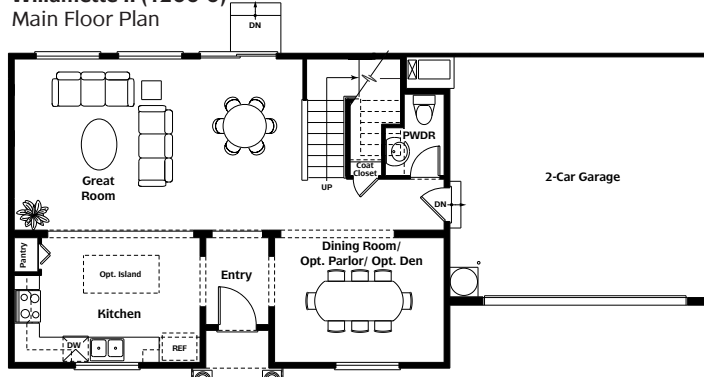

Willamette II (1200-0 B)
Lap Siding with Gable Roof

camwest.com

Located just east of Auburn Wy N at 30th St NE in north Auburn

Artist's drawings and home plans are shown here for illustrative purposes only. Actual construction of home exteriors and floor plans may vary per homesite. All prospective buyers and selling agents must visit a site sales representative to verify home plans, details and specific homesite information.

Pacific Series

3 Bedroom / 2.5 Bath / Bonus / 2 Car

Willamette II (1200-0)
Upper Floor Plan

Willamette II (1200-0)
Main Floor Plan

Note: Porch varies per exterior elevation. See site agent for details.

Optional Kitchen and Parlor
Main Floor Plan