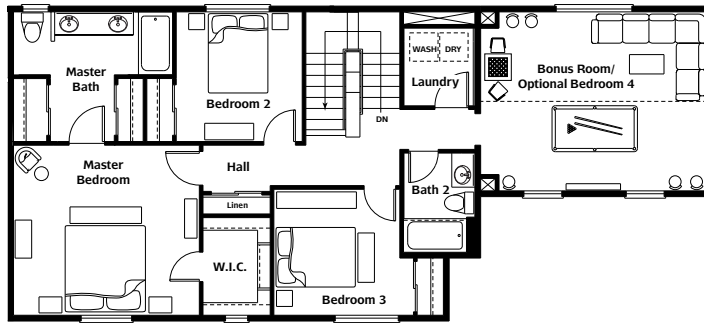

Willamette II (1200-0 B)
Lap Siding with Gable Roof

camwest.com

Located just east of Auburn Wy N at 30th St NE in north Auburn

Artist's drawings and home plans are shown here for illustrative purposes only. Actual construction of home exteriors and floor plans may vary per homesite. All prospective buyers and selling agents must visit a site sales representative to verify home plans, details and specific homesite information.

Pacific Series

3 Bedroom / 2.5 Bath / Bonus / 2 Car

Willamette II (1200-0)
Upper Floor Plan

Willamette II (1200-0)
Main Floor Plan

Note: Porch varies per exterior elevation. See site agent for details.

Optional Kitchen and Parlor
Main Floor Plan