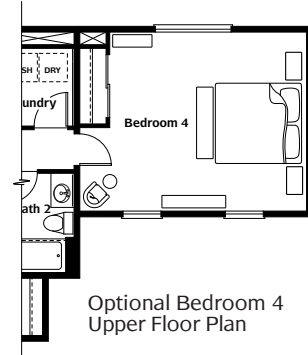

Pacific Series

3 Bedroom / 2.5 Bath / Bonus / 2 Car

Willamette II (1200-0)
Upper Floor Plan