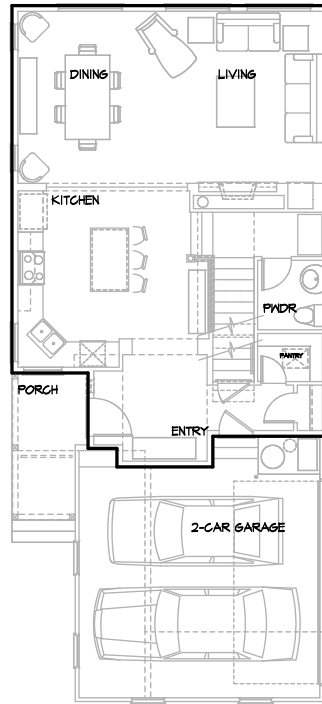

Marymoor
3 Bedroom / 2.5 Bath / Bonus / 2 Car

Marymoor
Basement Floor Plan

Marymoor
Main Floor Plan

Marymoor
Upper Floor Plan

camwest.com

EASTSIDE EXCELLENCE

The Brownstones are located off of NE 185th St on Ross Road in downtown Bothell.

Artist's drawings and home plans are shown here for illustrative purposes only. Actual construction of home exteriors and floor plans may vary per homesite. All prospective buyers and selling agents must visit a site sales representative to verify home plans, details and specific homesite information.