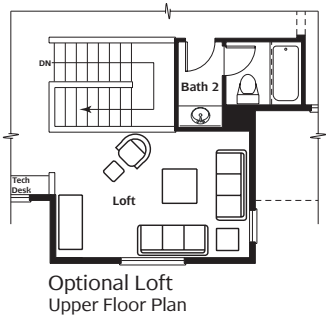

4 Bedroom / 2.5 Bath / Den / Bonus / 2 Car
(5 Bedroom and 3 Bath Option)

Columbia (1203-0 A)
Lap Siding

Columbia (1203-0 C)
Board/Batten and Lap Siding

Columbia

The 1,200 miles of the “mighty” Columbia River flow from the base of the Canadian Rockies in southeast B.C. to the Pacific Ocean at Astoria, Oregon. This famous river provides a wide travel corridor for commercial endeavors as well as a huge recreational playground. Water sports abound on the Columbia—sport fishing for salmon and steelhead, sailing, cruising, swimming, water skiing, canoeing and windsurfing to name a few.

Columbia (1203-0)
Upper Floor Plan

4 Bedroom / 2.5 Bath / Den / Bonus / 2 Car
(5 Bedroom and 3 Bath Option)

camwest.com

Located just east of Auburn Wy N at 30th St NE in north Auburn

Artist's drawings and home plans are shown here for illustrative purposes only. Actual construction of home exterior and floor plans may vary per homesite. All prospective buyers and selling agents must visit a site sales representative to verify home plans, details and specific homesite information.