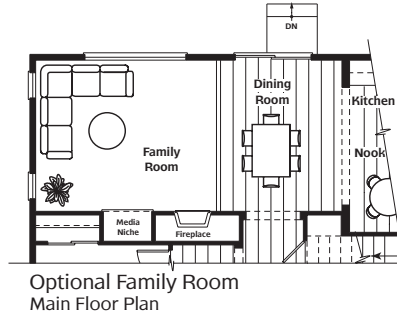

4 Bedroom / 2.5 Bath / Den / Bonus / 2 Car
(5 Bedroom and 3 Bath Option)

Columbia (1203-0 A)
Lap Siding

Columbia (1203-0 C)
Board/Batten and Lap Siding

Columbia

The 1,200 miles of the “mighty” Columbia River flow from the base of the Canadian Rockies in southeast B.C. to the Pacific Ocean at Astoria, Oregon. This famous river provides a wide travel corridor for commercial endeavors as well as a huge recreational playground. Water sports abound on the Columbia—sport fishing for salmon and steelhead, sailing, cruising, swimming, water skiing, canoeing and windsurfing to name a few.

Columbia (1203-0 B)
Cedar Shingles and Lap Siding

camwest.com

Located just east of Auburn Wy N at 30th St NE in north Auburn

Artist's drawings and home plans are shown here for illustrative purposes only. Actual construction of home exteriors and floor plans may vary per homesite. All prospective buyers and selling agents must visit a site sales representative to verify home plans, details and specific homesite information.

Columbia (1203-0)
Upper Floor Plan

4 Bedroom / 2.5 Bath / Den / Bonus / 2 Car
(5 Bedroom and 3 Bath Option)

camwest.com

Located just east of Auburn Wy N at 30th St NE in north Auburn

Artist's drawings and home plans are shown here for illustrative purposes only. Actual construction of home exterior and floor plans may vary per homesite. All prospective buyers and selling agents must visit a site sales representative to verify home plans, details and specific homesite information.