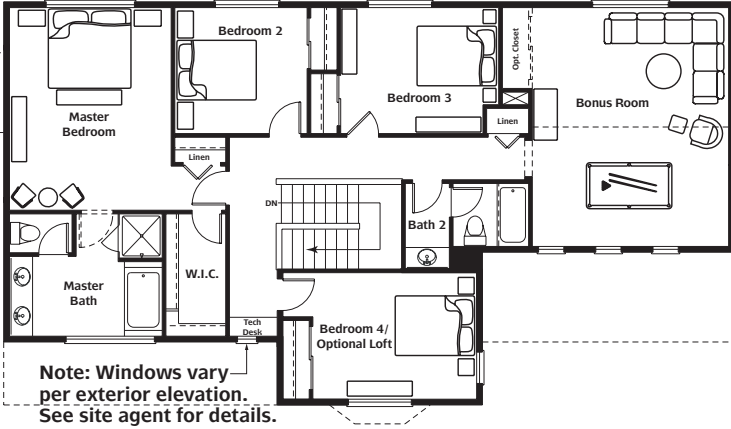

4 Bedroom / 2.5 Bath / Den / Bonus / 2 Car
(5 Bedroom and 3 Bath Option)

Columbia (1203-0 A)
Lap Siding

Columbia (1203-0 C)
Board/Batten and Lap Siding

Columbia

The 1,200 miles of the “mighty” Columbia River flow from the base of the Canadian Rockies in southeast B.C. to the Pacific Ocean at Astoria, Oregon. This famous river provides a wide travel corridor for commercial endeavors as well as a huge recreational playground. Water sports abound on the Columbia—sport fishing for salmon and steelhead, sailing, cruising, swimming, water skiing, canoeing and windsurfing to name a few.

Columbia (1203-0 B)
Cedar Shingles and Lap Siding

camwest.com

Located just east of Auburn Wy N at 30th St NE in north Auburn

Artist's drawings and home plans are shown here for illustrative purposes only. Actual construction of home exteriors and floor plans may vary per homesite. All prospective buyers and selling agents must visit a site sales representative to verify home plans, details and specific homesite information.

Columbia (1203-0)
Upper Floor Plan

4 Bedroom / 2.5 Bath / Den / Bonus / 2 Car
(5 Bedroom and 3 Bath Option)

camwest.com

Located just east of Auburn Wy N at 30th St NE in north Auburn

Artist's drawings and home plans are shown here for illustrative purposes only. Actual construction of home exterior and floor plans may vary per homesite. All prospective buyers and selling agents must visit a site sales representative to verify home plans, details and specific homesite information.