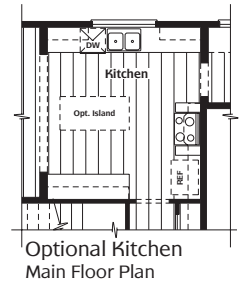

Columbia (1203-0)
Upper Floor Plan

4 Bedroom / 2.5 Bath / Den / Bonus / 2 Car
(5 Bedroom and 3 Bath Option)

camwest.com

Located just east of Auburn Wy N at 30th St NE in north Auburn

Artist's drawings and home plans are shown here for illustrative purposes only. Actual construction of home exterior and floor plans may vary per homesite. All prospective buyers and selling agents must visit a site sales representative to verify home plans, details and specific homesite information.