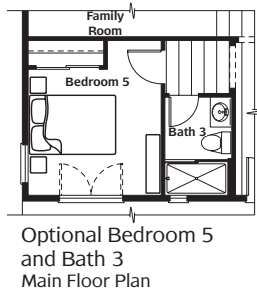

4 Bedroom / 2.5 Bath / Den / Bonus / 2 Car
(5 Bedroom and 3 Bath Option)

Columbia (1203-0 A)
Lap Siding

Columbia (1203-0 C)
Board/Batten and Lap Siding

Columbia

The 1,200 miles of the “mighty” Columbia River flow from the base of the Canadian Rockies in southeast B.C. to the Pacific Ocean at Astoria, Oregon. This famous river provides a wide travel corridor for commercial endeavors as well as a huge recreational playground. Water sports abound on the Columbia—sport fishing for salmon and steelhead, sailing, cruising, swimming, water skiing, canoeing and windsurfing to name a few.

Columbia (1203-0)
Upper Floor Plan

4 Bedroom / 2.5 Bath / Den / Bonus / 2 Car
(5 Bedroom and 3 Bath Option)

camwest.com

Located just east of Auburn Wy N at 30th St NE in north Auburn

Artist's drawings and home plans are shown here for illustrative purposes only. Actual construction of home exterior and floor plans may vary per homesite. All prospective buyers and selling agents must visit a site sales representative to verify home plans, details and specific homesite information.