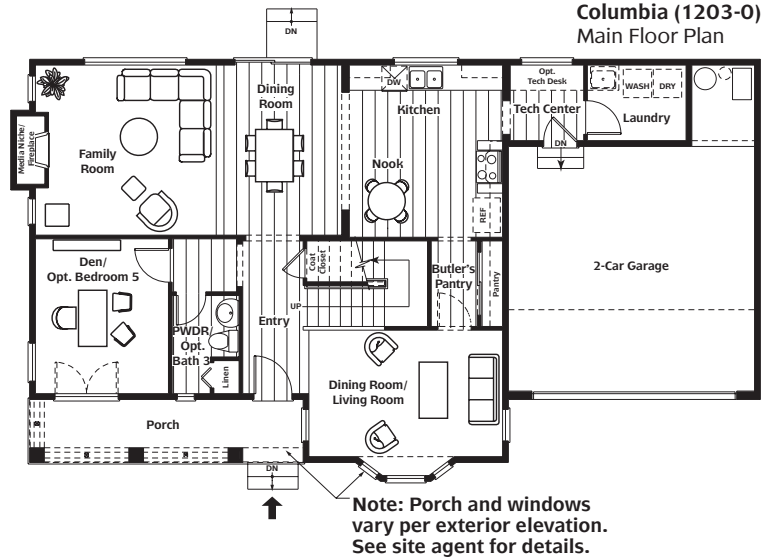

4 Bedroom / 2.5 Bath / Den / Bonus / 2 Car
(5 Bedroom and 3 Bath Option)

Columbia (1203-0 A)
Lap Siding

Columbia (1203-0 C)
Board/Batten and Lap Siding

Columbia

The 1,200 miles of the “mighty” Columbia River flow from the base of the Canadian Rockies in southeast B.C. to the Pacific Ocean at Astoria, Oregon. This famous river provides a wide travel corridor for commercial endeavors as well as a huge recreational playground. Water sports abound on the Columbia—sport fishing for salmon and steelhead, sailing, cruising, swimming, water skiing, canoeing and windsurfing to name a few.

Columbia (1203-0 B)
Cedar Shingles and Lap Siding

camwest.com

Located just east of Auburn Wy N at 30th St NE in north Auburn

Artist's drawings and home plans are shown here for illustrative purposes only. Actual construction of home exteriors and floor plans may vary per homesite. All prospective buyers and selling agents must visit a site sales representative to verify home plans, details and specific homesite information.

Columbia (1203-0)
Upper Floor Plan

4 Bedroom / 2.5 Bath / Den / Bonus / 2 Car
(5 Bedroom and 3 Bath Option)

camwest.com

Located just east of Auburn Wy N at 30th St NE in north Auburn

Artist's drawings and home plans are shown here for illustrative purposes only. Actual construction of home exterior and floor plans may vary per homesite. All prospective buyers and selling agents must visit a site sales representative to verify home plans, details and specific homesite information.